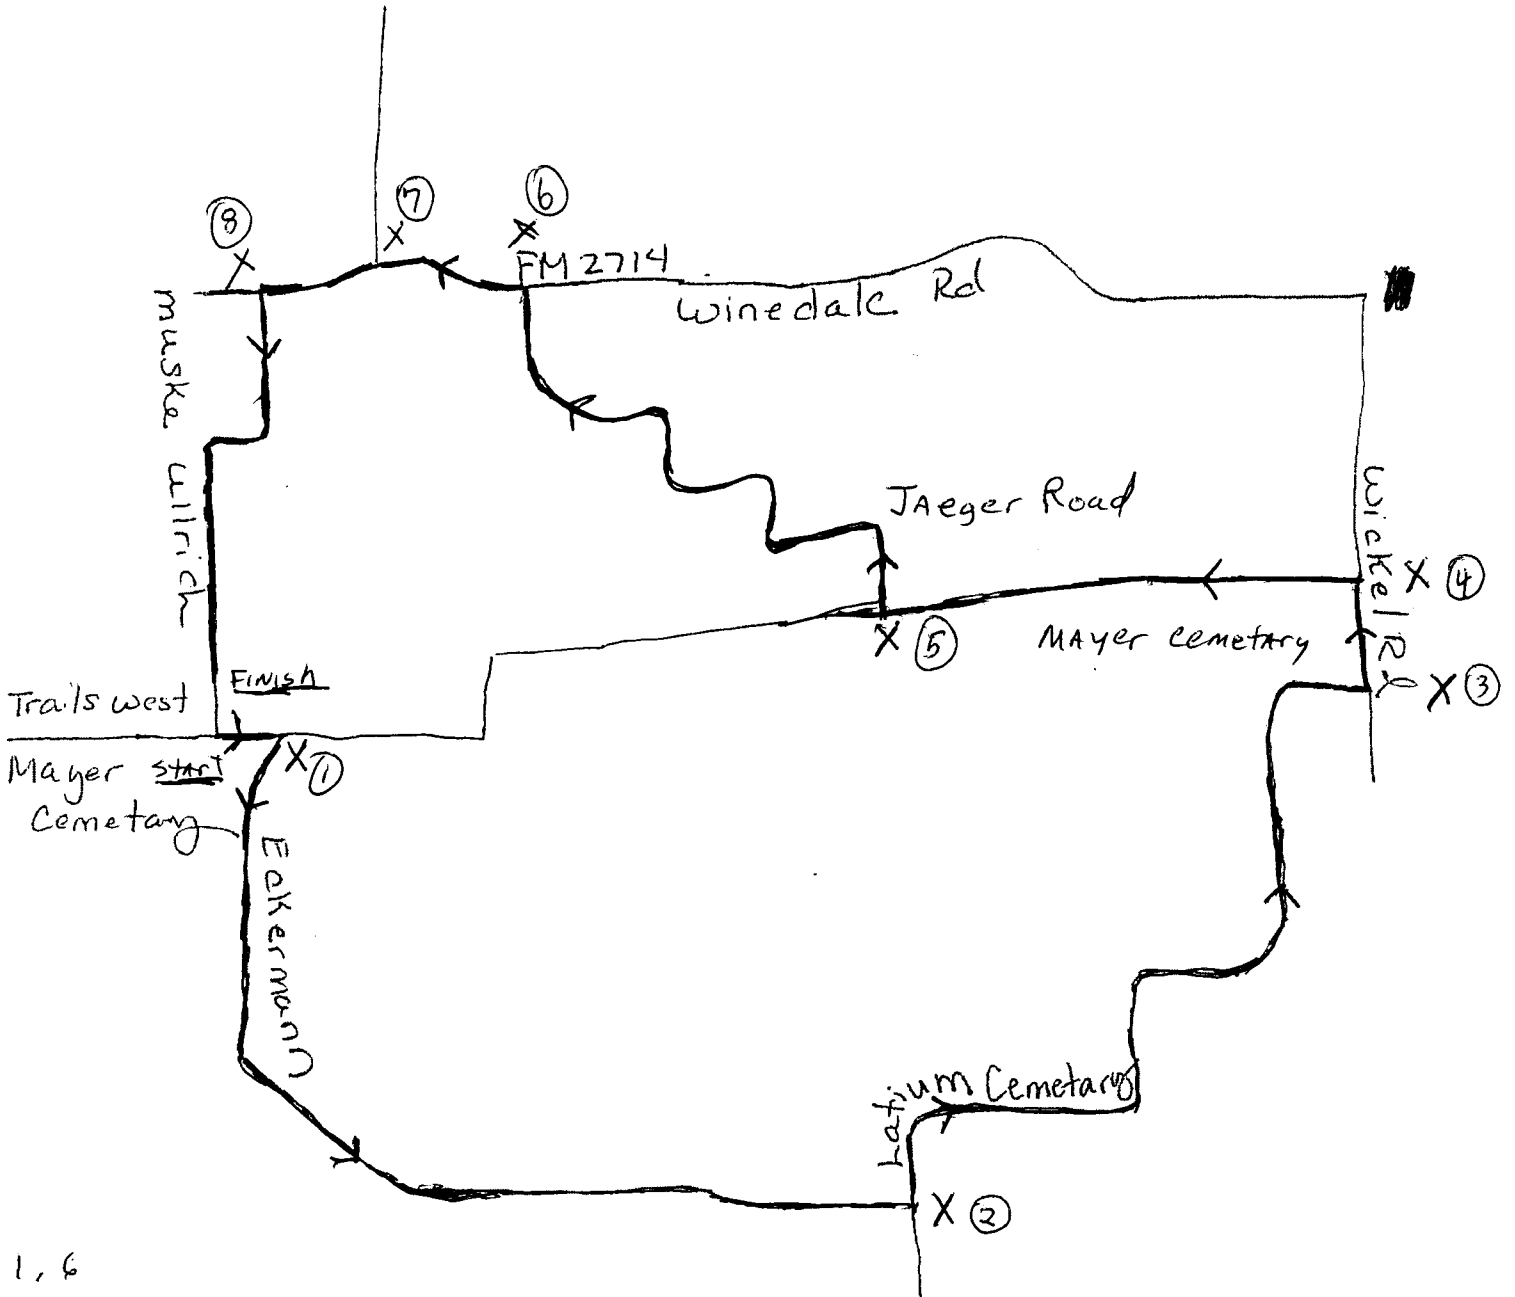

9/15/16

Round Top Run

10900 Mayer Cemetery Road
Burton, TX 77835

- 1, 6
- 2, 7
- 3, 8
- 4 WATER
- 5